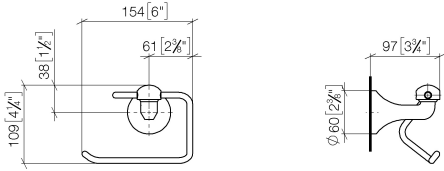

83 500 361

- width 145mm
- height 120 mm
- 95mm projection

	Chrome	83 500 361-00
	Brushed Platinum	83 500 361-06
	Platinum	83 500 361-08
	Durabrand (23kt Gold)	83 500 361-09
	Brushed Durabrand (23kt Gold)	83 500 361-28
	Brushed Dark Platinum	83 500 361-99

83 500 361

mm [inches]

83 500 361

Parts for other finishes can be found here: Brushed Platinum

### Spare parts list

No.	Item Number	Name	Quantity used	Delivery time
1	08 18 70 501-00	bow	1	10
2	08 18 40 505 90	sleeve	2	2
3	04 31 11 140 00 90	pin	2	2
4	05 17 97 507 00 90	fixing set	1	2