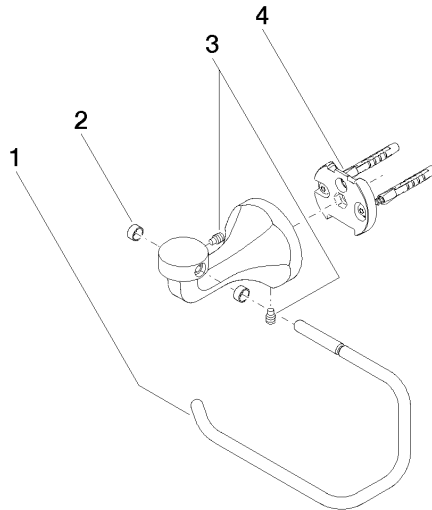

83 500 361

- width 145mm
- height 120 mm
- 95mm projection

	Chrome	83 500 361-00
	Brushed Platinum	83 500 361-06
	Platinum	83 500 361-08
	Durabrand (23kt Gold)	83 500 361-09
	Brushed Durabrand (23kt Gold)	83 500 361-28
	Brushed Dark Platinum	83 500 361-99

83 500 361

mm [inches]

83 500 361

Parts for other finishes can be found here: Brushed Platinum

### Spare parts list

No.	Item Number	Name	Quantity used	Delivery time
1	08 18 70 501-00	bow	1	10
2	08 18 40 505 90	sleeve	2	2
3	04 31 11 140 00 90	pin	2	2
4	05 17 97 507 00 90	fixing set	1	2