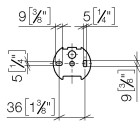

83 500 361

- width 145mm
- height 120 mm
- 95mm projection

	Chrome	83 500 361-00
	Brushed Platinum	83 500 361-06
	Platinum	83 500 361-08
	Durabrand (23kt Gold)	83 500 361-09
	Brushed Durabrand (23kt Gold)	83 500 361-28
	Brushed Dark Platinum	83 500 361-99

83 500 361

mm [inches]

83 500 361

Parts for other finishes can be found here: Brushed Platinum